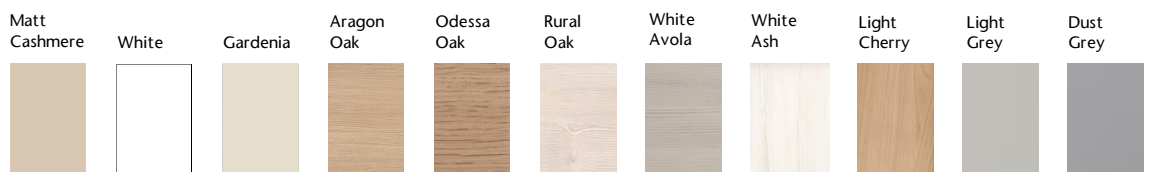

Milan Light Grey

Minimal and timeless with its subtly rounded door design and delicate fluting Milan exudes sophistication and style. Finished here in soft light grey and available in a palette of eleven colours.

Pull out tea trays are available on our bedside units.

Handles are colour dependent in this range.

Hepplewhite[®]
Fitted Bedrooms & Home Offices