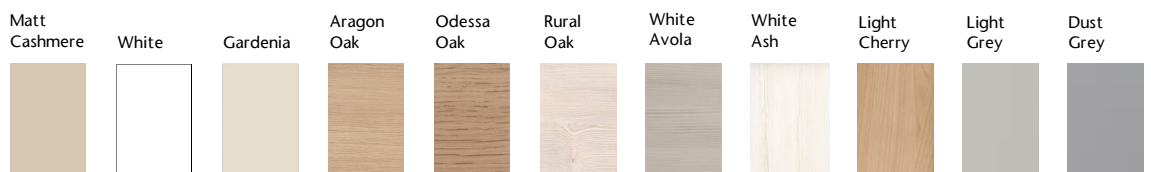

This image shows an upgrade to the standard handle. Please ask your retailer about handle choices.

Prima Curved Odessa Oak

Subtle detailing with a choice of eleven finishes, Prima is beautifully simple, yet elegant and versatile. Prima Curved softens any room. Adding mirrored doors will make any bedroom feel bigger, transforming it into a place where you will want to relax, unwind and enjoy.

Dressing table with knee space drawer.

Bedside chest with pull out tea tray.

Handles are colour dependent in this range.

Hepplewhite[®]
Fitted Bedrooms & Home Offices